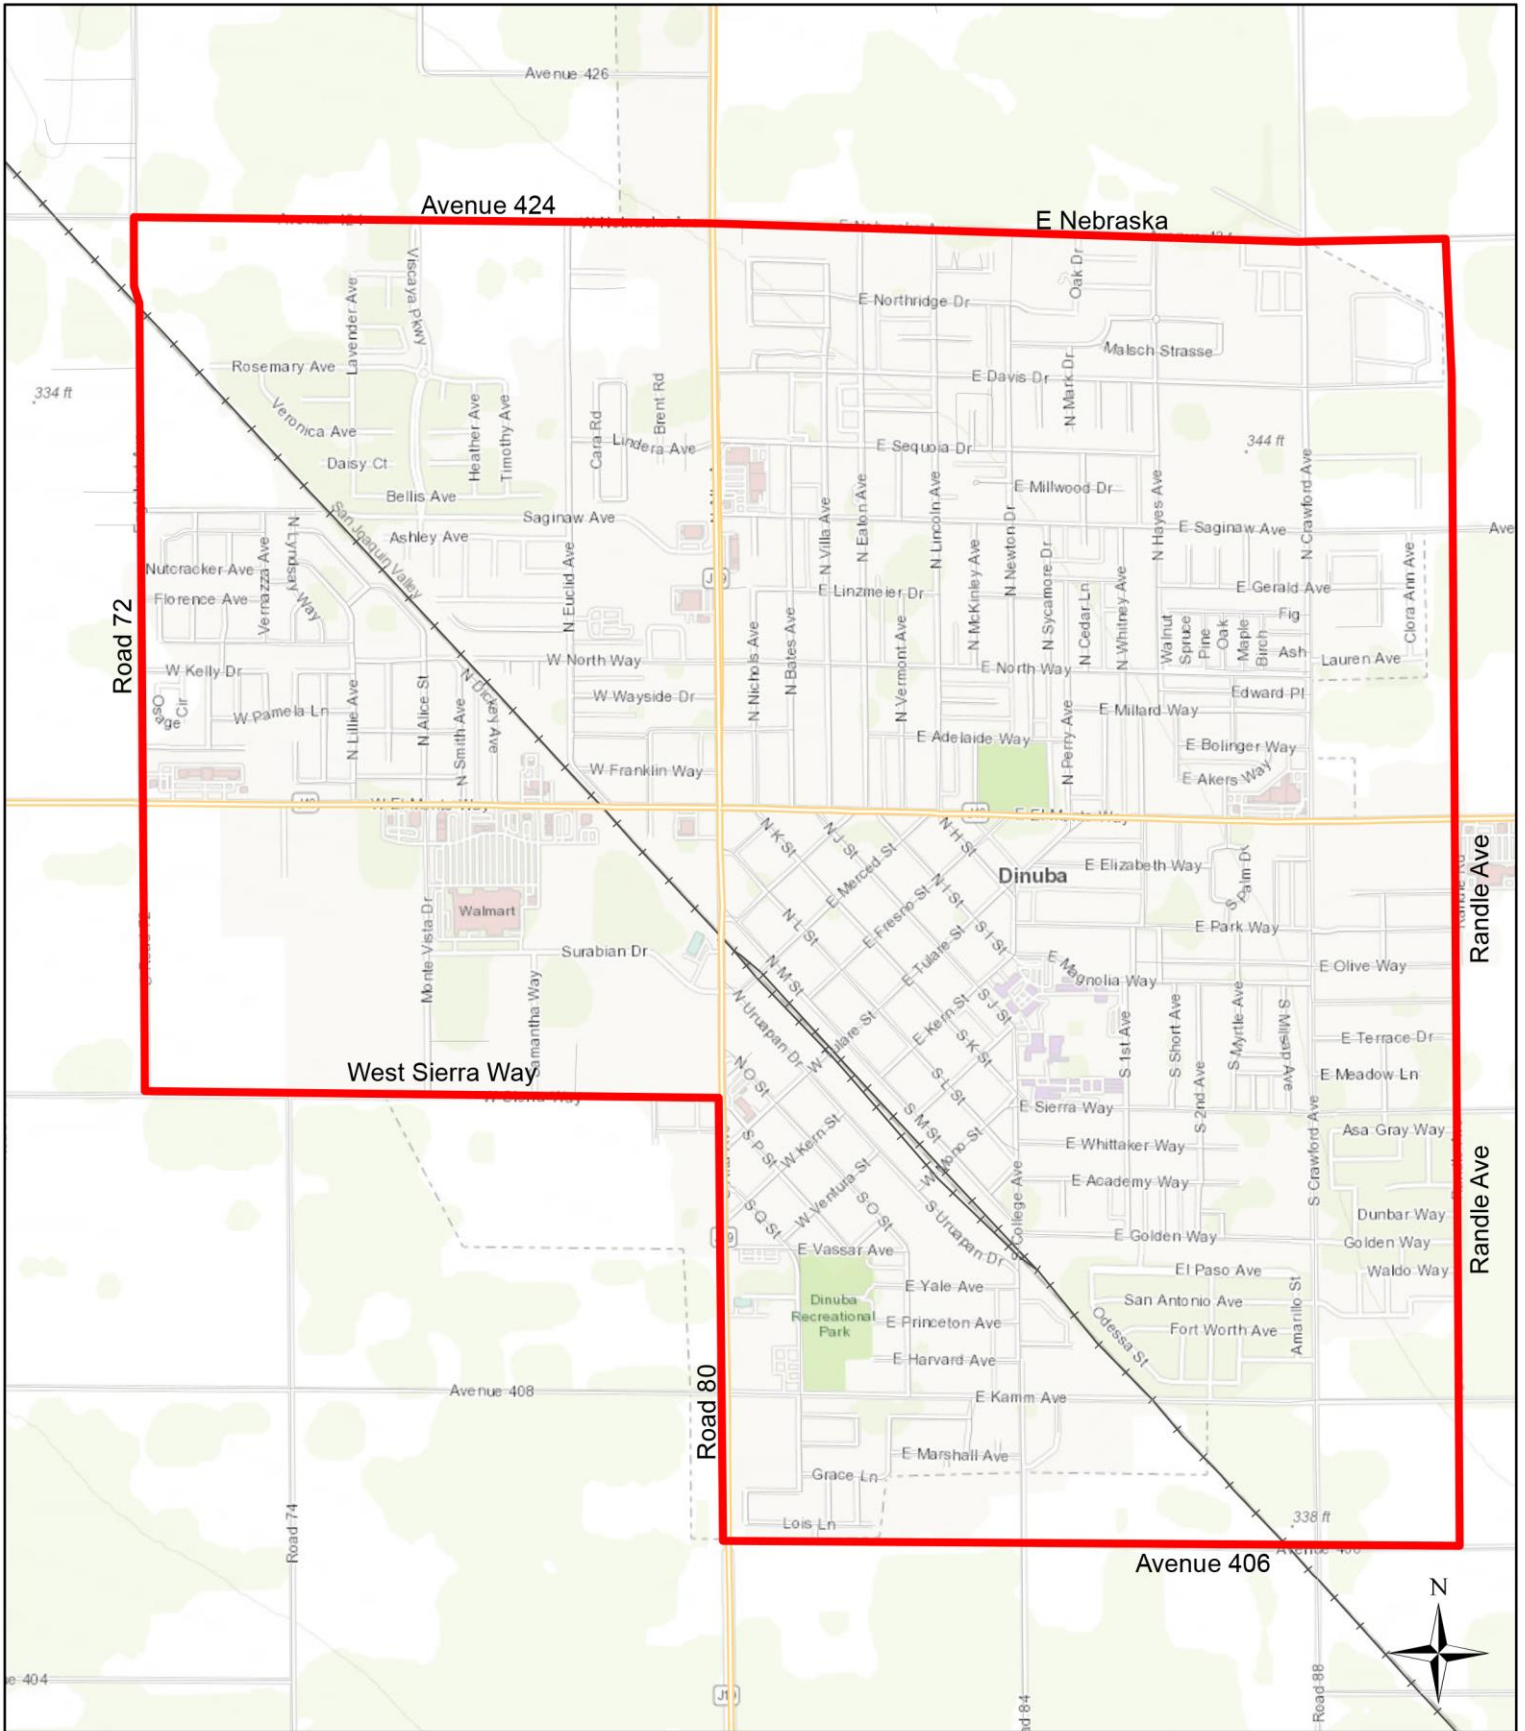

# Glassy-Winged Sharpshooter - DINUBA, TULARE COUNTY - MAY 06, 2020

Date Created: 05/06/2020

 Proposed Treatment Area

# GWSS Possible Treatment Area 2020, Exeter Tulare County, May 01, 2020

Date Created 05/01/2020

 Proposed Treatment Area