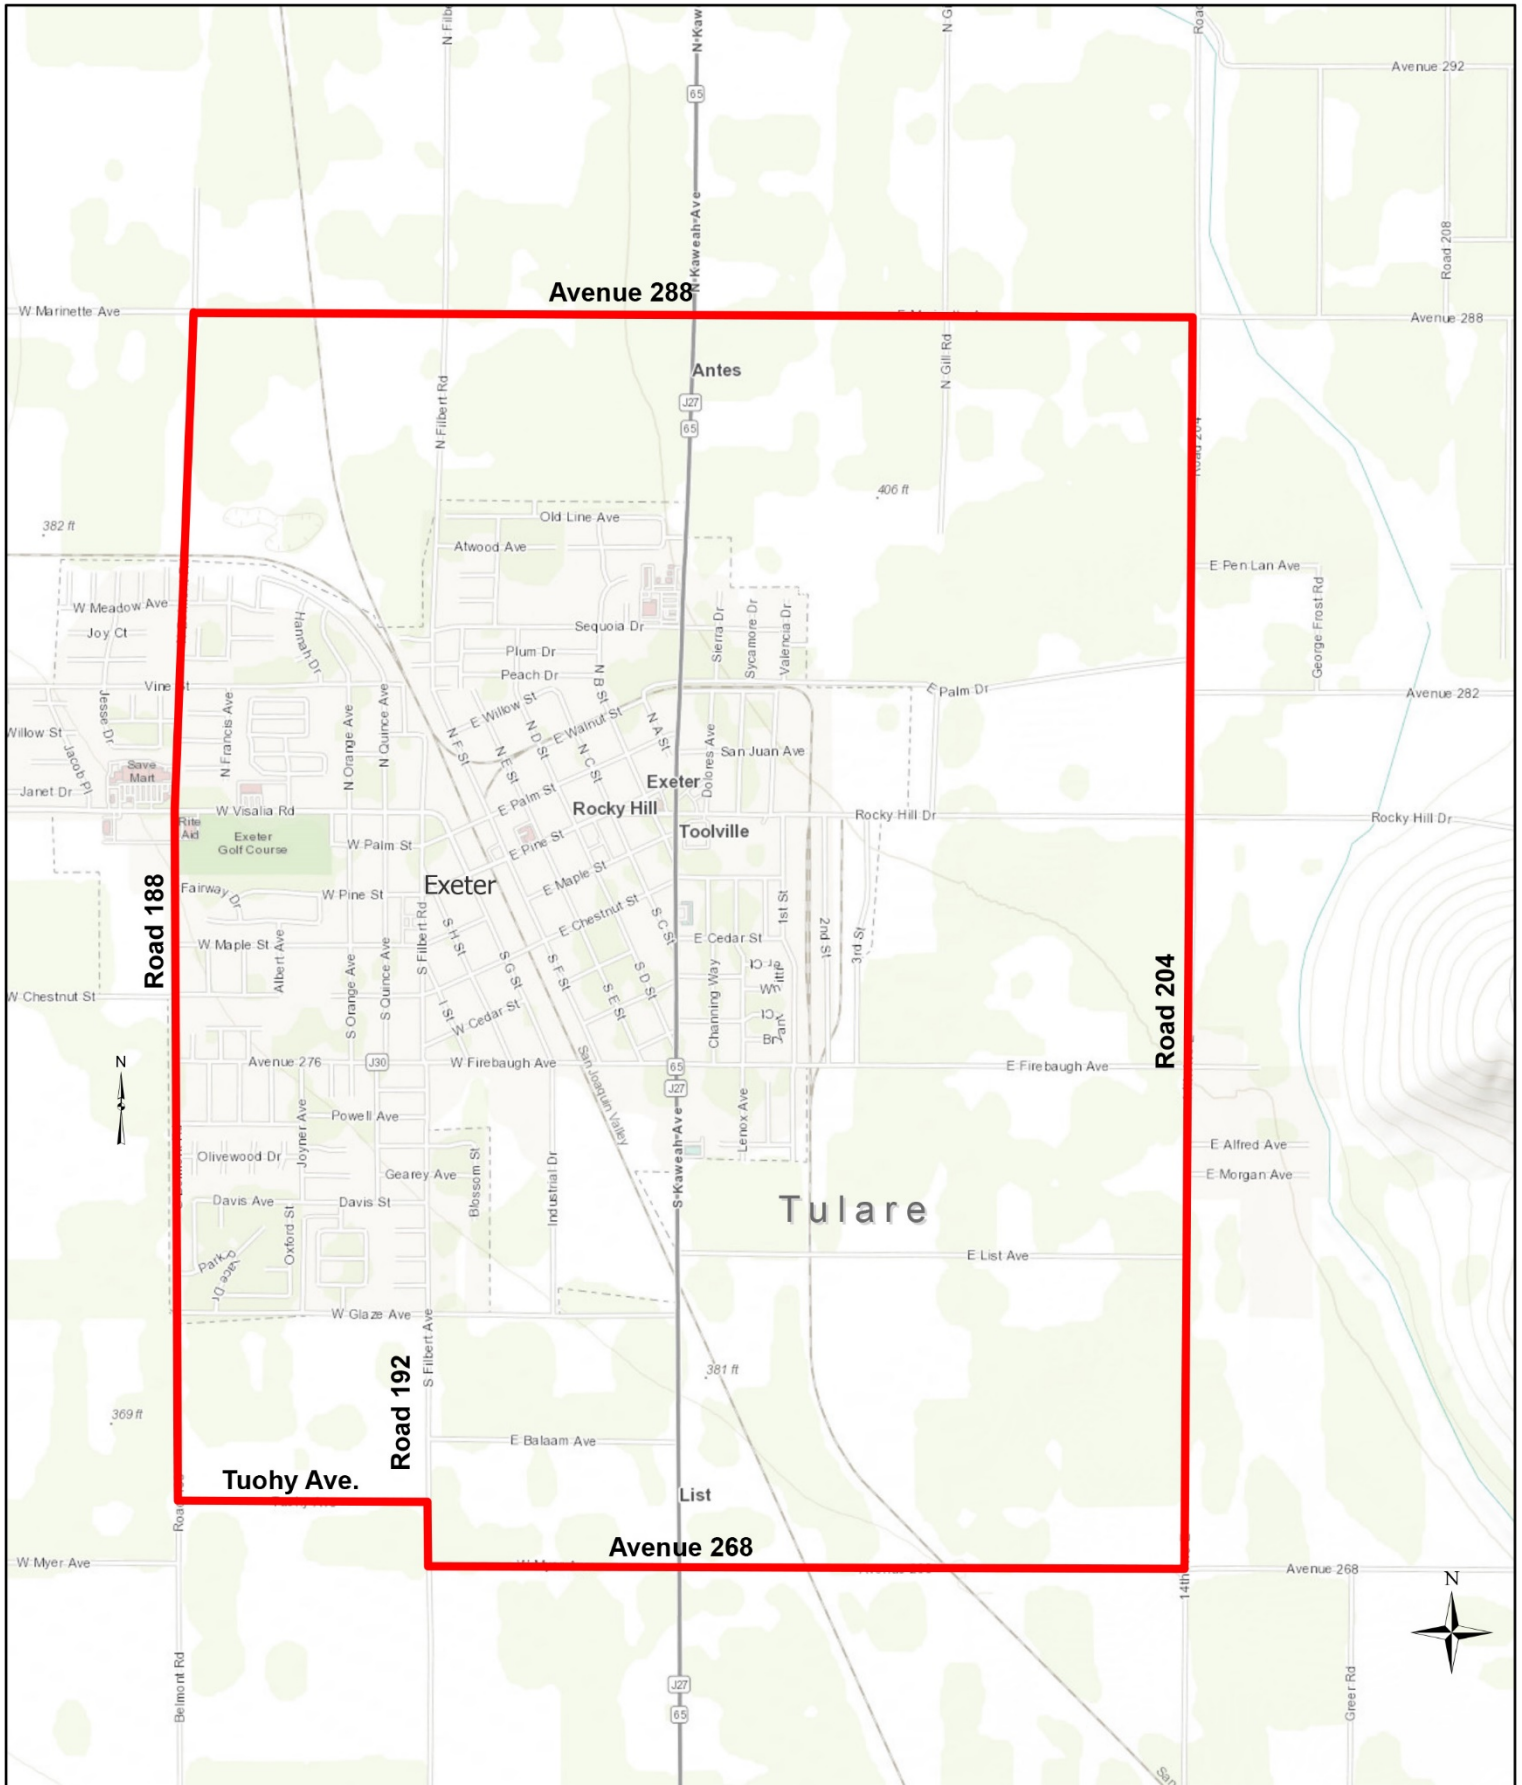

# Glassy-Winged Sharpshooter - DINUBA, TULARE COUNTY - MAY 06, 2020

Date Created: 05/06/2020

 Proposed Treatment Area

# GWSS Possible Treatment Area 2020, Exeter Tulare County, May 01, 2020

Date Created 05/01/2020

 Proposed Treatment Area